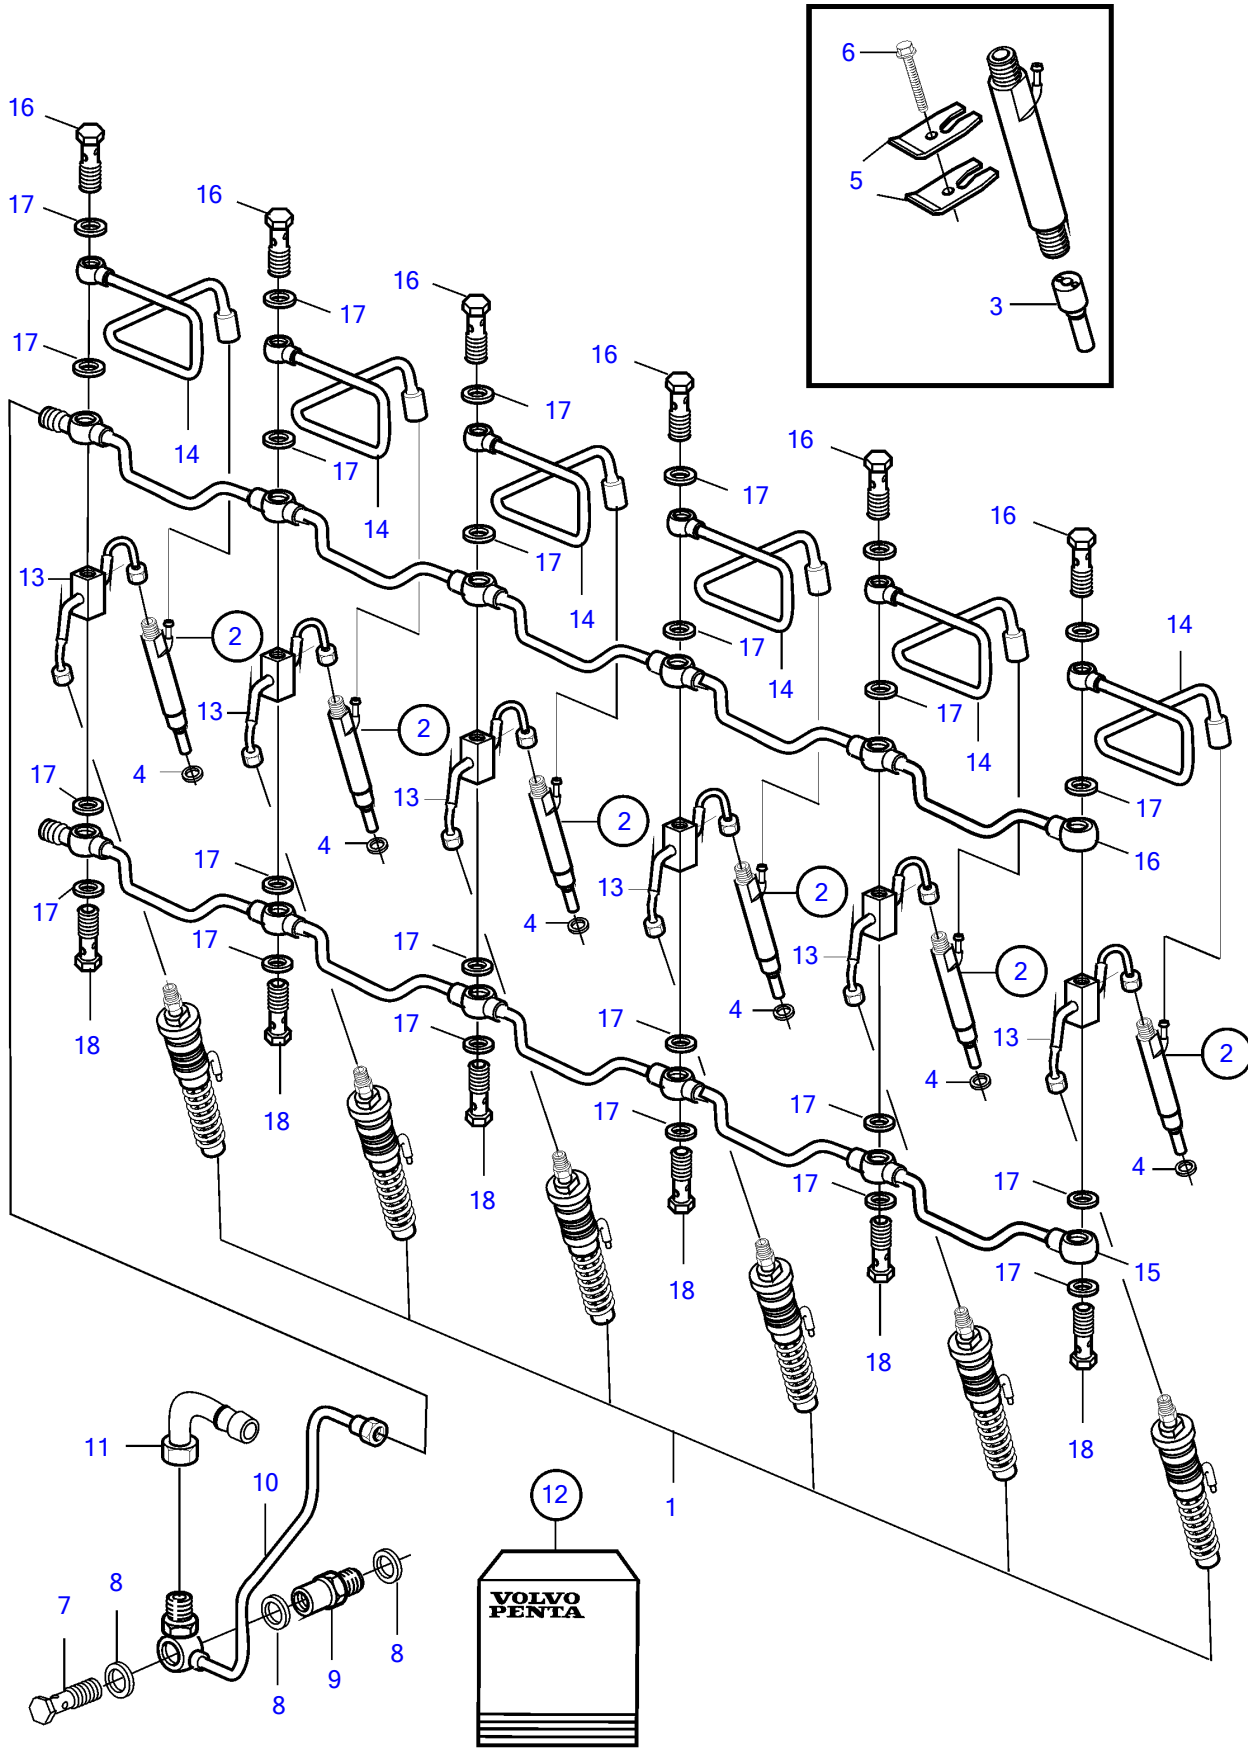

D7A-A T

D7A-A T

REF	PART NO.	QTY	DESCRIPTION	SEE SEC.	NOTES
1	20500360	6	Injection pump	10094	
	3803967	6	Injection pump, exch	10094	
	3803967	6	Injection pump		
2	3587509	6	Injector		
	3803944	6	Injector, exch		
	3803944	6	Injector		
3	20508553	6	• Nozzle		
4	11700426	6	Gasket		
5	11700424	12	Bracket		
6	20405559	6	Six point screw		
7	20405847	1	Valve		
8	969011	3	Gasket		
9	20550302	1	Bushing		
10	888768	1	Leak-off line		
11	3586738	1	Hose nipple		
12		1	Fuel pipe, kit		
13	888763	6	• Fuel pipe, delivery pipe		Classifiable
14	20759469	6	• Leak-off line		
15	888765	2	• Leak-off line		
16	888766	6	• Hollow screw		
17	947620	30	• Gasket		
18	888767	6	• Hollow screw		